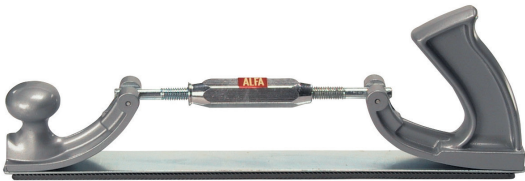

utensili ALFA

Quality becomes priority

since 1920

ALFA

ALFA
CENTURY

MORS

Art. 272

- PORTALIMA REGOLABILE con lima a dentatura radiale piatta - flessibile - corpo in lega leggera
- FILE BLADE HOLDER with a milled curved tooth file light metal body
- MONTURE REGLABLE POUR LIMES avec lime flexible fraisée corp en alliage léger